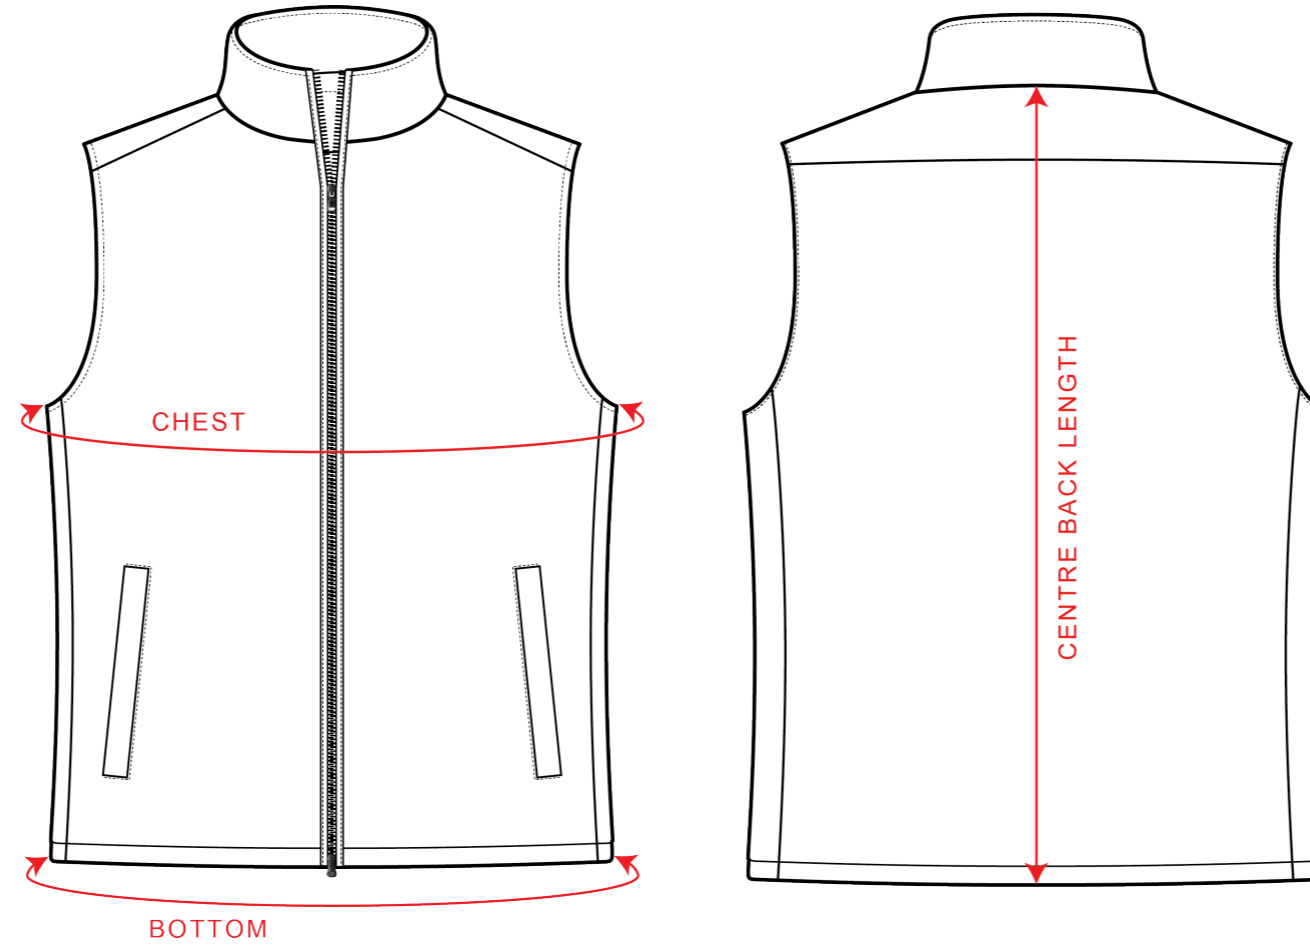

BERKELEY

W's REDDING VEST

SIZE	XS	S	M	L	XL	2XL	TOLERANCE
CHEST (CM)	92	98	104	110	116	122	+/- 3
BOTTOM (CM)	92	98	104	110	116	122	+/- 3
CB LENGTH (CM)	56	57	58	59	60	61	+/- 2